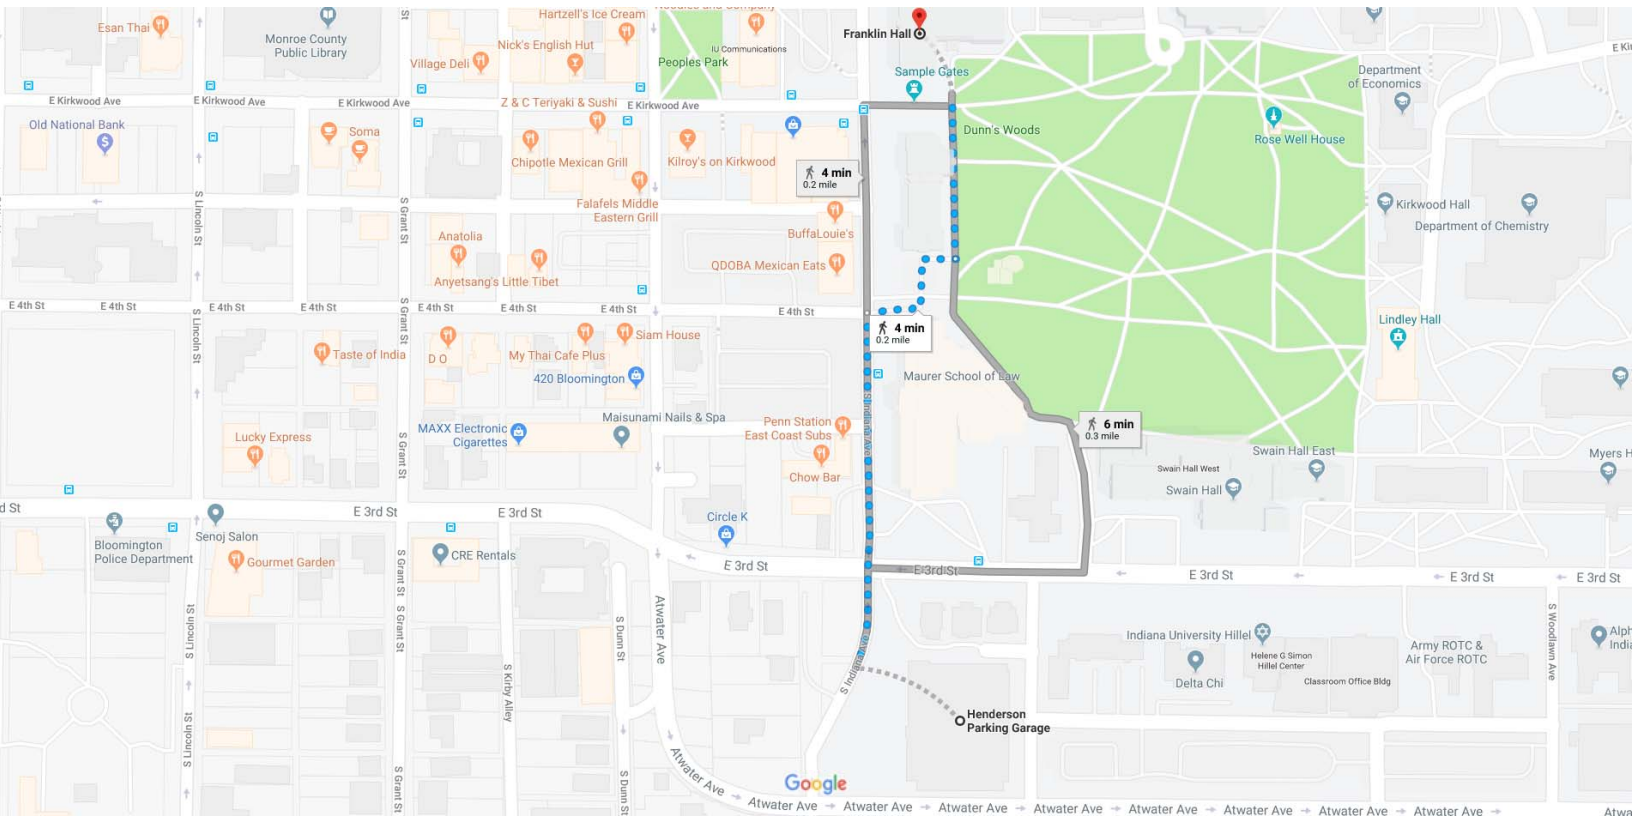

Google Maps Henderson Parking Garage to Franklin Hall

Walk 0.2 mile, 4 min

via S Indiana Ave	4 min 0.2 mile
via S Indiana Ave and F Kirkwood Ave	4 min 0.2 mile
via E 3rd St	6 min 0.3 mile
All routes are mostly flat	